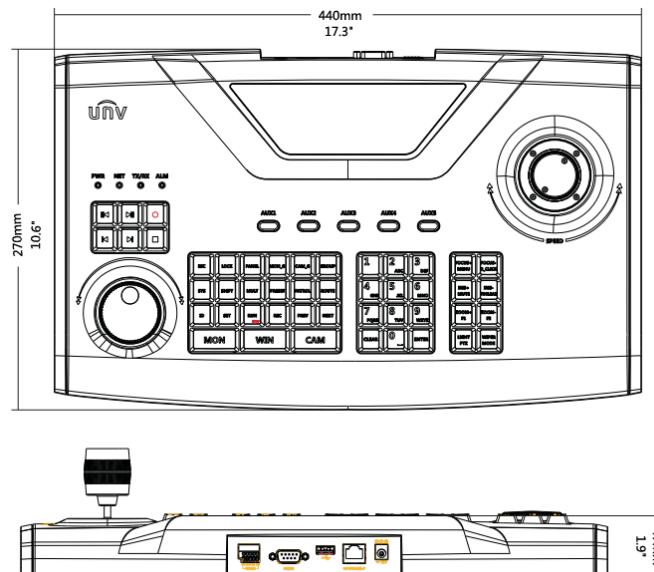

Dimensions