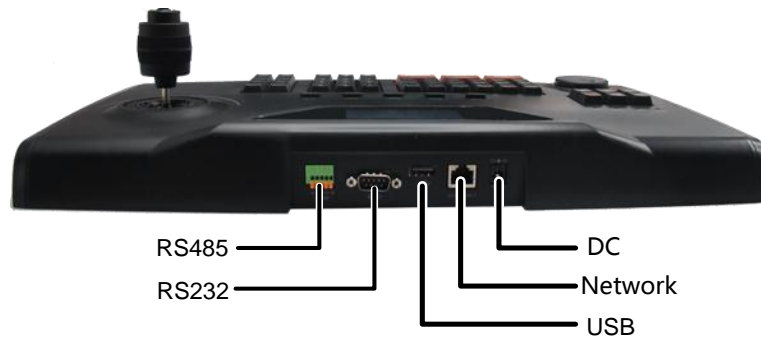

# Network Keyboard

KB-1100

KB-1100

## Key Features

- LCD screen display
- Four-dimensional joystick control
- Based on IP network
- Support multiple user permissions
- Connectable to NVR to control NVR menu and PTZ operations
- Multiple devices can be connected

## Specifications

Product model	KB-1100
Joystick	four-dimensional joystick
Ethernet port	1 RJ-45 10 M / 100 M adaptive Ethernet port
USB Interface	1 USB2.0 interfaces
Serial Interface	1 RS-232, 2 RS-485
Power Supply	12V DC
Consumption	5W
Working Temperature	-10°C ~ + 55°C
Working Humidity	10% ~ 90%
Dimensions	47mm × 270mm × 440mm(1.9" × 10.6" × 17.3")
Weight	<1kg

## Interface figure